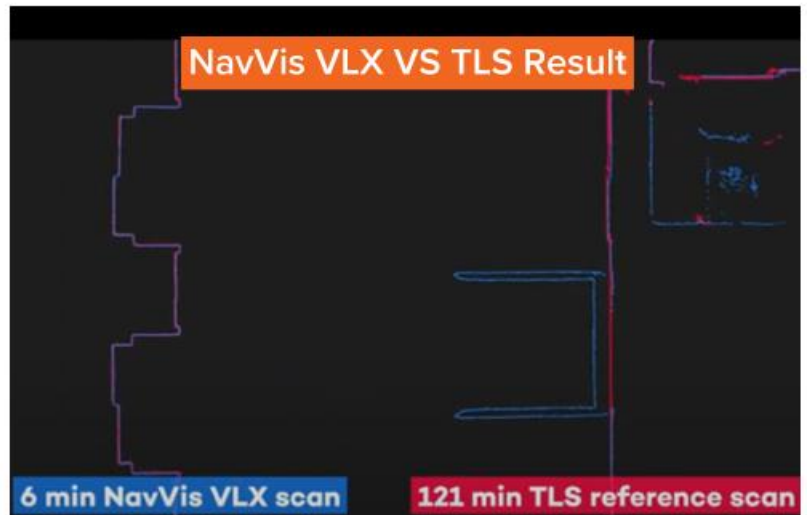

ENHANCE THE SUCCESS OF YOUR REALITY CAPTURE BUSINESS WITH NAVVIS TECHNOLOGY

The industry-leading, wearable mobile mapping system

*Scan result of the Hemmon House project under Jupem and Pejuta proves concept of Scan to Strata Survey.

DISTRIBUTED BY

Aptella
AUTOMATION +
POSITIONING TECH

- Advanced 3D photorealistic point cloud rendering
- Simplifies point cloud management, making it more efficient
- Automated unmanned processing
- Automated removal of the dynamic objects and the shifting fridge objects
- AI-Sight: human detection and automated blurring features
- Reality image floor filling
- Control points can be used to coordinate the registration and transformation of data, hence increasing accuracy.
- Multiple datasets processed in parallel, completed overnight
- 24/7 site accessibility and seamless collaboration with others
- Global coordinate system support
- Able to process and register data on any device
- Project cost transparency for budgeting and business strategy

- 6 minutes - 600 sqm area
- 6 mm - 500 sqm relative accuracy
- Equally accurate as TLS
- No more missed scans
- Easy and fast setup
- One-man operation capable
- Floor-by-floor transition enabled
- Versatile environment application
- Survey-grade results and registration
- Ground and wall control point support
- 3 hours non-stop with hot-swappable 2 pairs of batteries
- 600,000 pts/sec
- 2 x LiDARs, 16-layer eye-safe laser
- 903 nm wavelength, 100 m radius range
- 4-Dimensional, 20 MP HDR fisheye camera
- Fixed focus
- 1 TB SSD storage